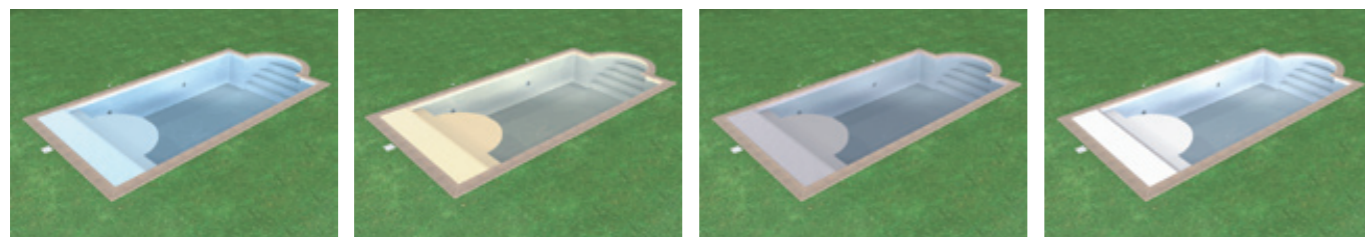

## Fresh and new!

You can now compose a pool that expresses your true colours, a **PROCOPI exclusivity**.

Pool fittings, liners and even the slat cover: colours harmonise to create tones of subtle, vibrant elegance.

Avail yourself of PROCOPI's palette of colours - infuse your pool with vitality.

## Play on Harmony

Subtle, discrete yet vibrant ? **Compose a harmonic symphony of colour.**

Pool fittings and liners in the same tones. **Seamless integration.**

Extend the concept to your cover, choose a slat colour to complement the colour or your coping. **Create a scene of visual serenity.**

## Play on Contrast

Audacity and sophistication are more your scene? **Dare to be different!**

Create a charged mood with a black liner and pool fittings, then underscore the setting with a white cover.