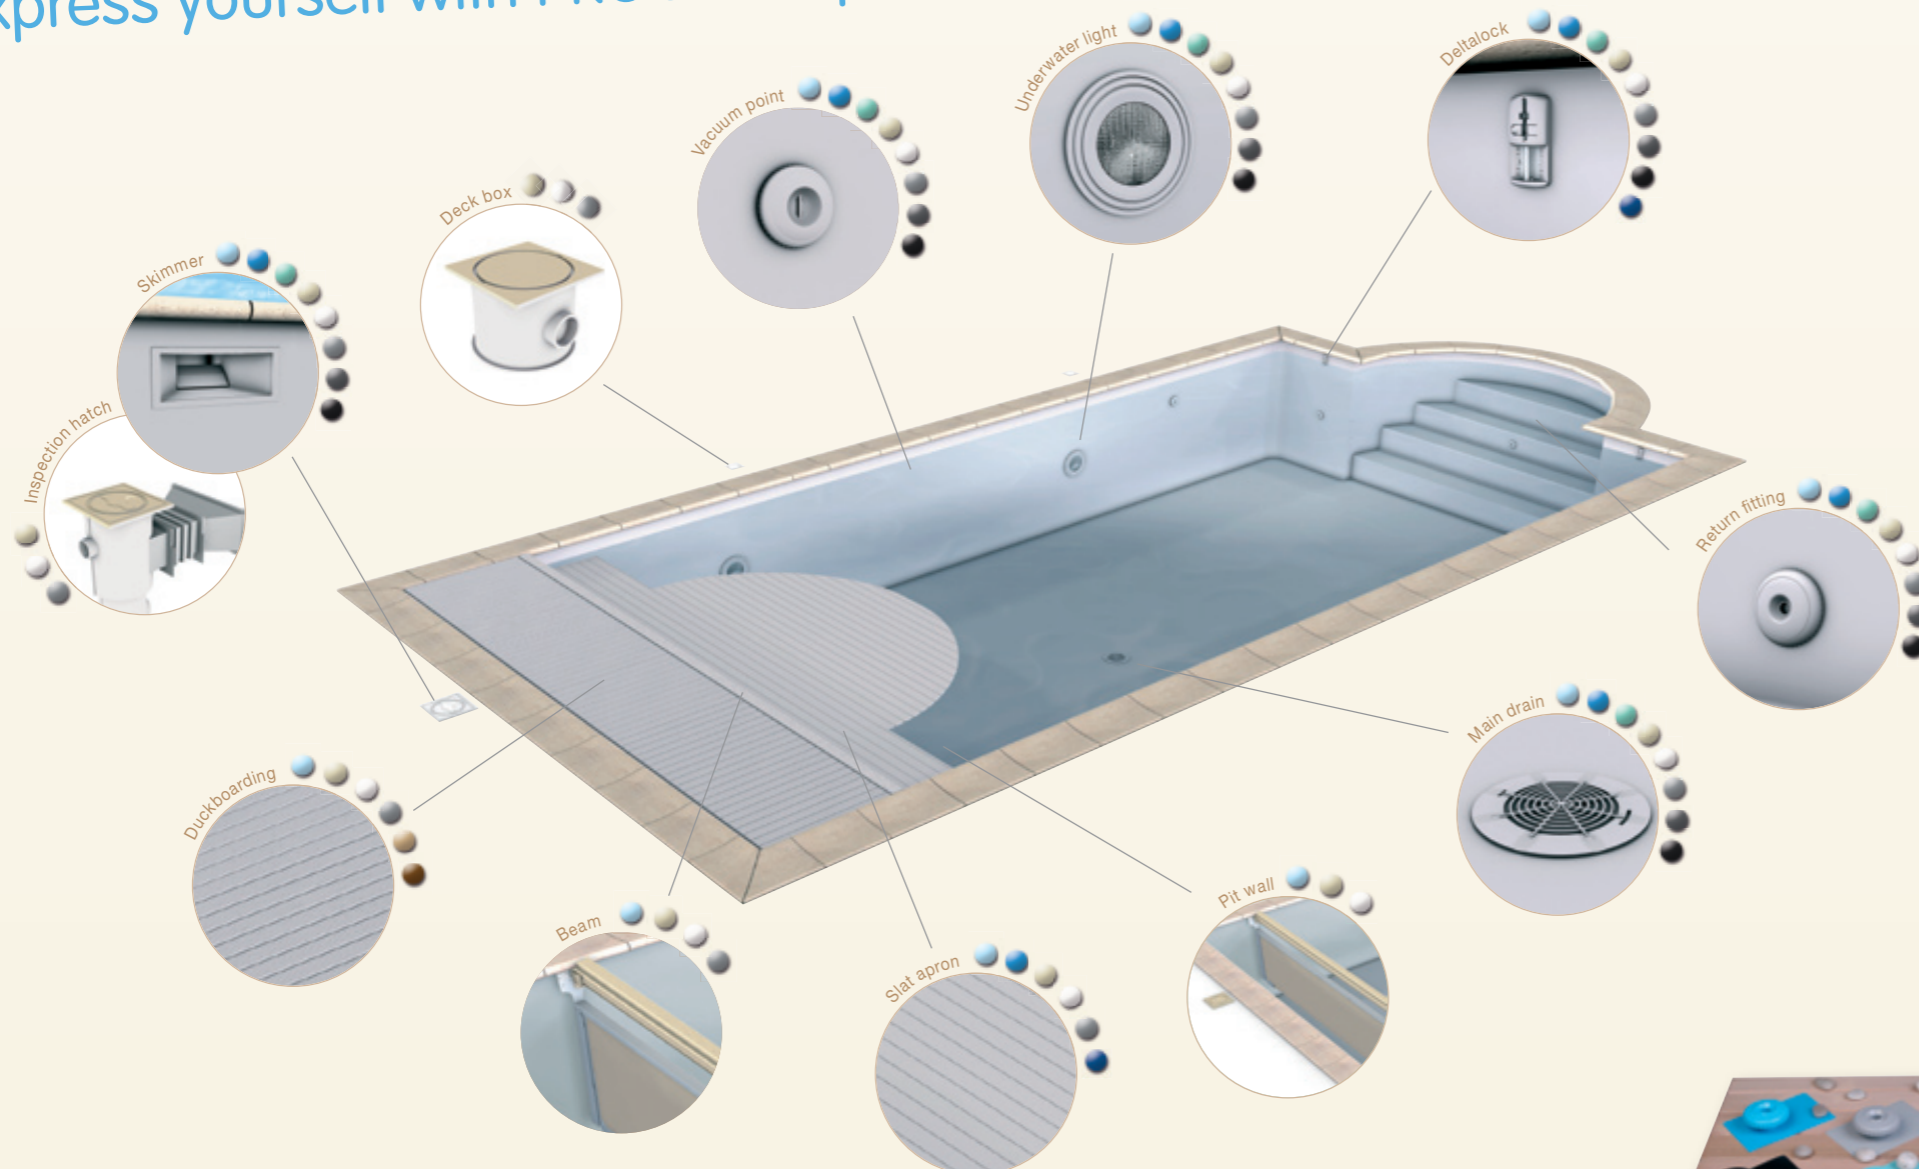

# Let your true colours shine through

Express yourself with PROCOPI's palette

Pool fittings, liners: visual harmony

## Fresh and new!

You can now compose a pool that expresses your true colours, a **PROCOPI exclusivity**.

Pool fittings, liners and even the slat cover: colours harmonise to create tones of subtle, vibrant elegance.

Avail yourself of PROCOPI's palette of colours - infuse your pool with vitality.

## Play on Contrast

Audacity and sophistication are more your scene? **Dare to be different!**

Create a charged mood with a black liner and pool fittings, then underscore the setting with a white cover.